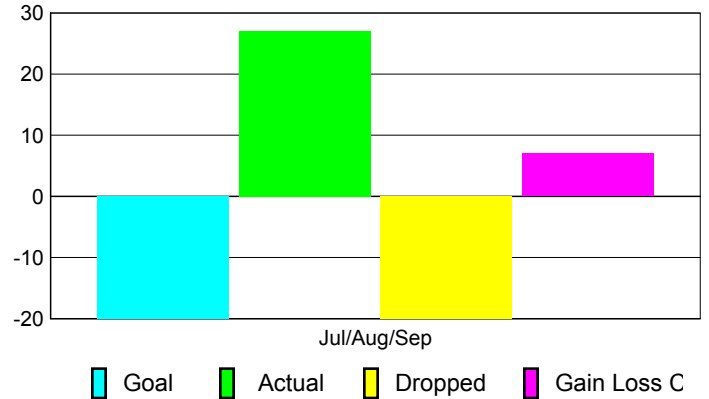

Membership Results 2010-2011

Goal, New, Dropped, Gain/Loss